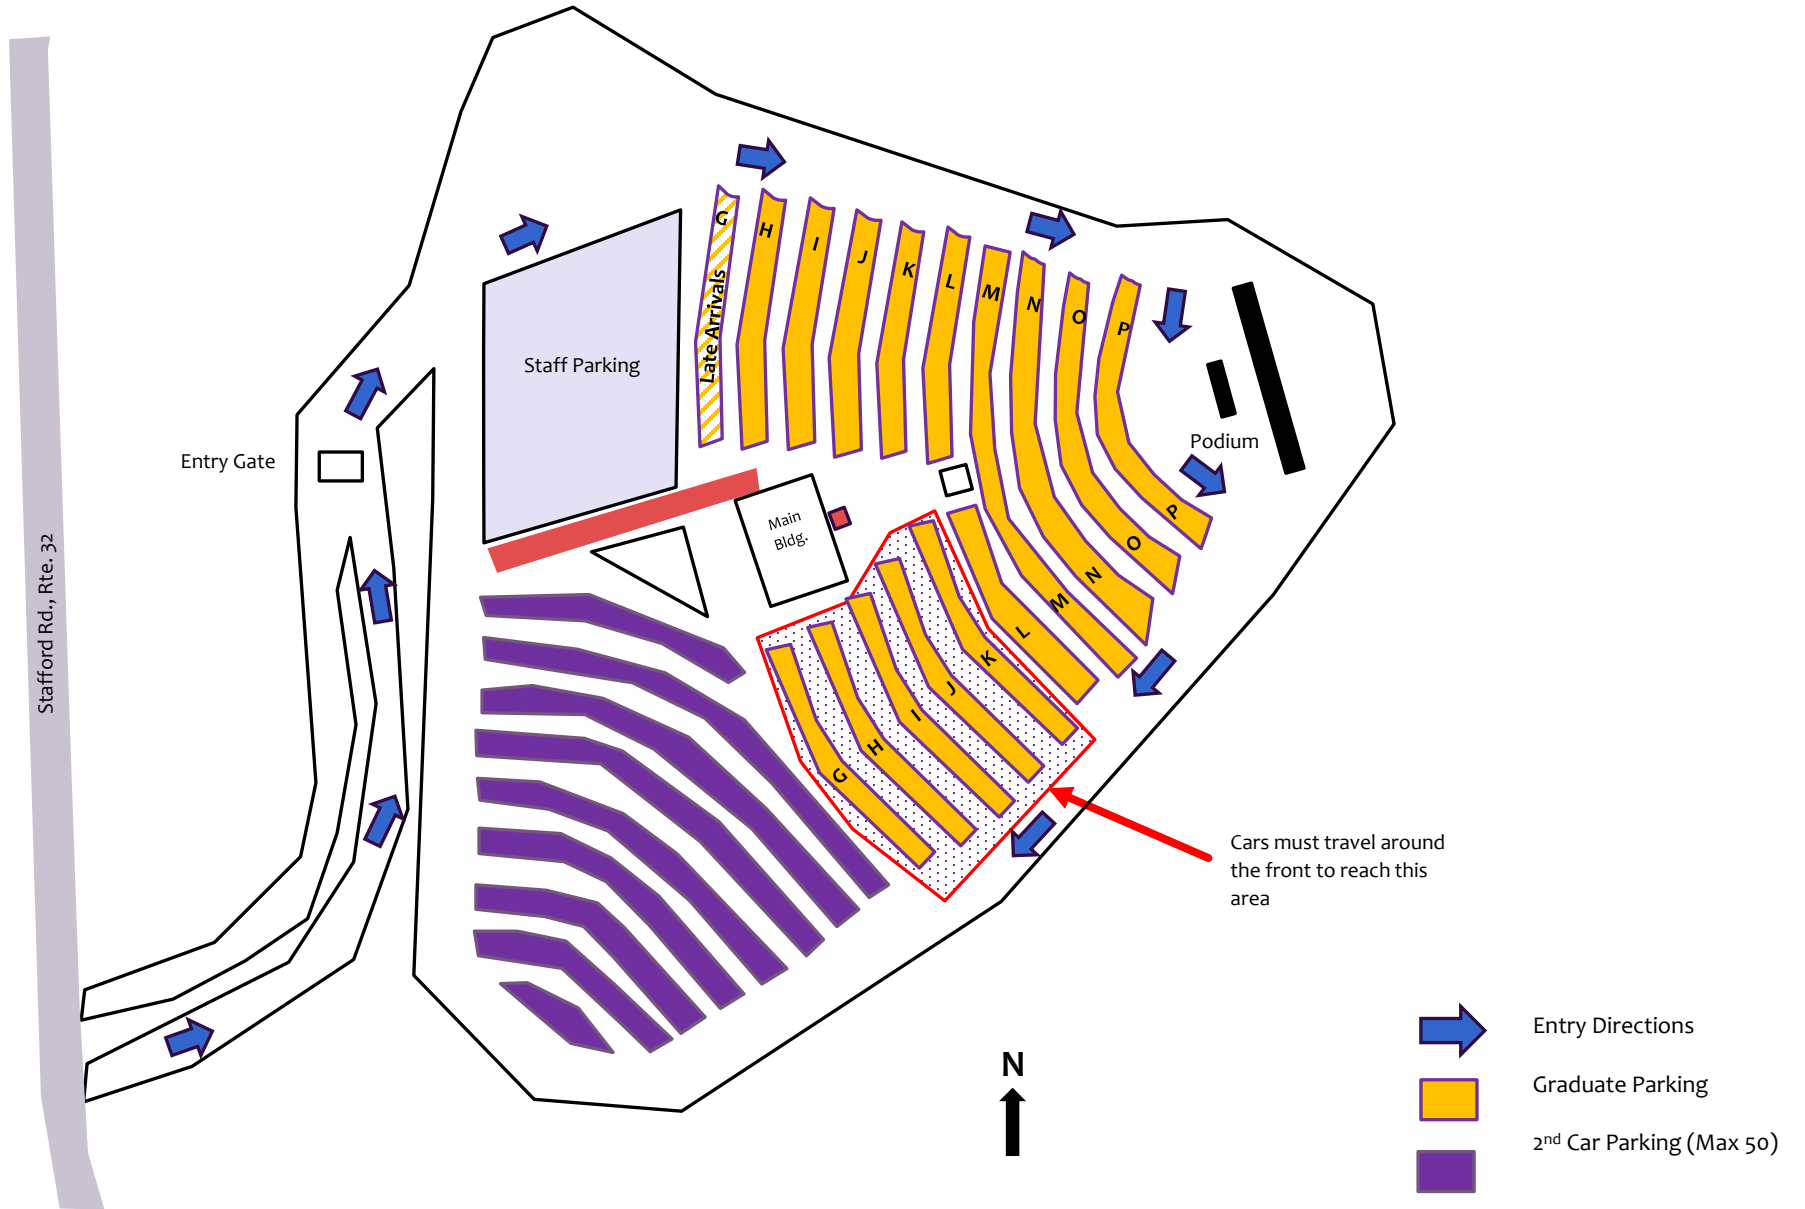

Maps

Entrance Plan